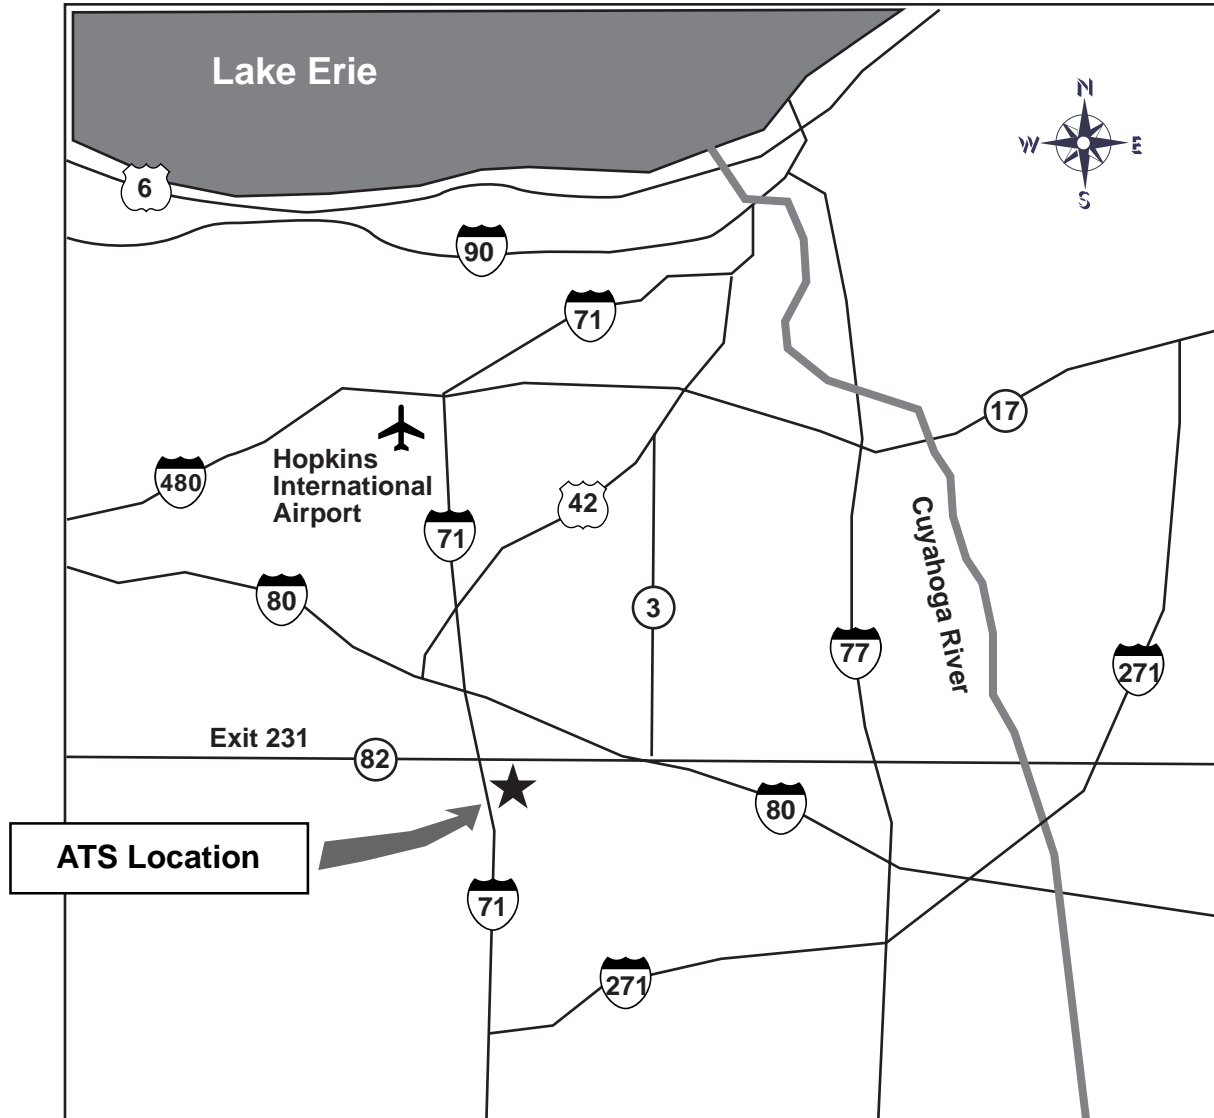

## Strongsville (Cleveland West)

Holiday Inn Select - SouthPark Center  
15471 Royalton Road, Strongsville, Ohio 44136  
(440) 238-8800  
Guest Fax: (440) 238-0273 • Sales Fax: (440) 238-2435

### Directions:

From Cleveland Hopkins International Airport go South on I-71 to Exit 231A. (9 miles)

From Ohio Turnpike (Route 80) take Exit 10.