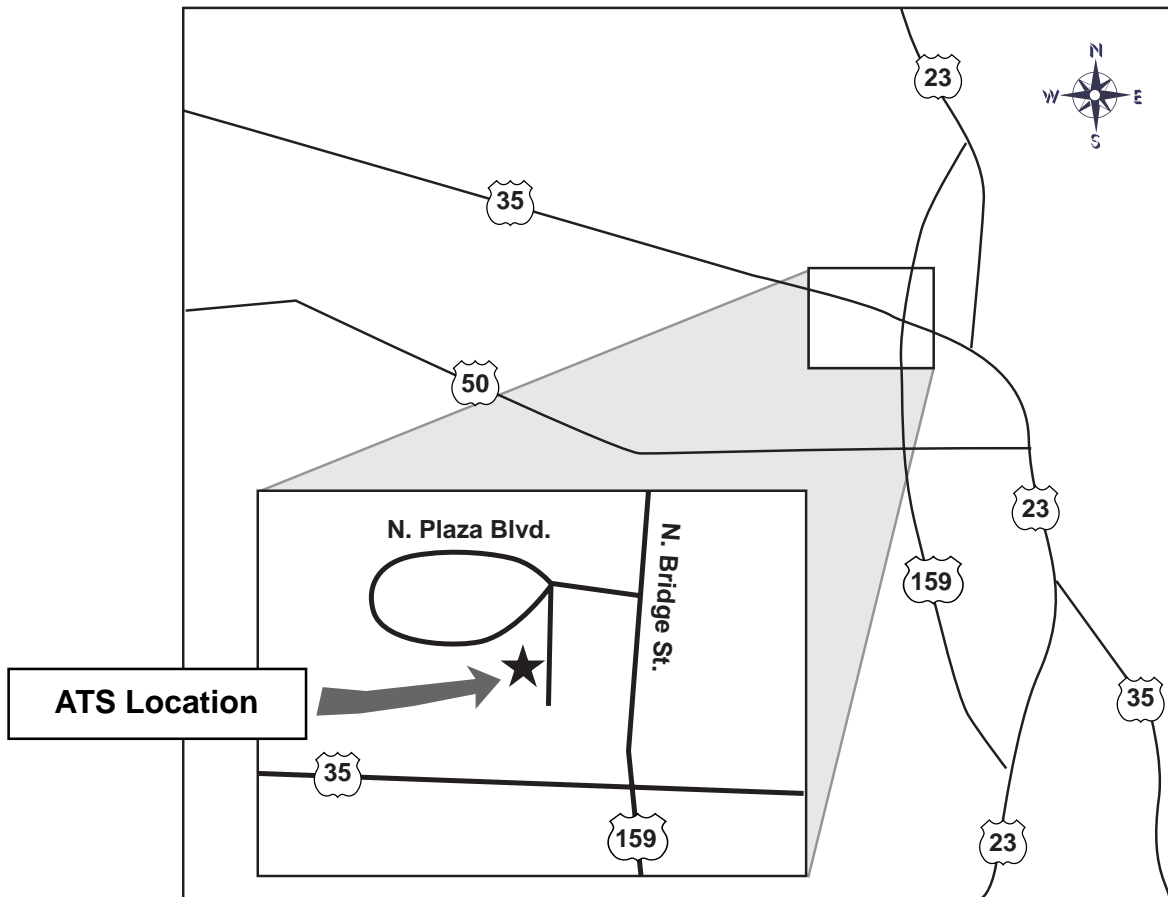

Comfort Inn/Christopher Conference Center

20 North Plaza Boulevard
Chillicothe, Ohio 45601
(614) 775-3500

Directions:

From Cleveland: Take I-71 South to Columbus. Take 23 South to Chillicothe. Take the Bridge St. exit, turn right at the sixth traffic light onto N. Plaza Blvd. Hotel located between Ponderosa restaurant and BP gas station.

From Dayton: Take 35 East to Chillicothe. Take the Bridge St. exit. Turn left at the traffic light onto Bridge St. Turn left at the next traffic light onto N. Plaza Blvd. Hotel located between Ponderosa restaurant and BP gas station.

From Cincinnati: Take I-71 North to 35 East, continue to Chillicothe. Take the Bridge St. exit and turn left at traffic light. Turn left at the next traffic light onto N. Plaza Blvd. Hotel located between Ponderosa restaurant and BP gas station.

From Columbus: Take 23 South to Chillicothe. Take the Bridge St. exit. Turn right at the sixth traffic light onto N. Plaza Blvd. Hotel located between Ponderosa restaurant and BP gas station.

From Athens: Take 50 West until it meets 35 West, then continue to Chillicothe. Take the Bridge St. exit and turn left at traffic light. Turn left at the next traffic light onto N. Plaza Blvd. Hotel located between Ponderosa restaurant and BP gas station.